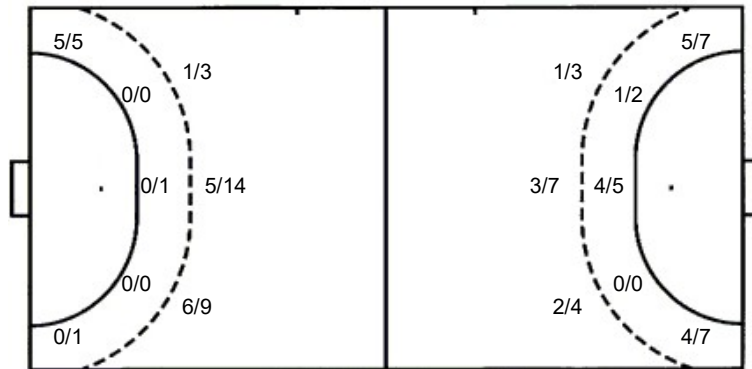

0/5		0/3
0/2		0/3
0/8		0/8

Shots by position

ATTACK

DEFENSE

7m penalties 5/5
Fastbreak 1/1
Breakthrough 1/1
Long dist. 1/1

7m penalties 5/7
Fastbreak 1/1
Breakthrough 4/5
Long dist. 0/1

Shooting statistics

Position	Goals	Sav.	Miss.	Post	Blk.	Total	%
Back (9m)	12	5	2	1	6	26	46
Line (6m)	0	1	0	0	0	1	0
Wing	5	1	0	0	0	6	83
7m penalties	5	0	0	0	0	5	100
Fastbreak	1	0	0	0	0	1	100
Breakthrough	1	0	0	0	0	1	100
Total	24	7	2	1	6	40	60