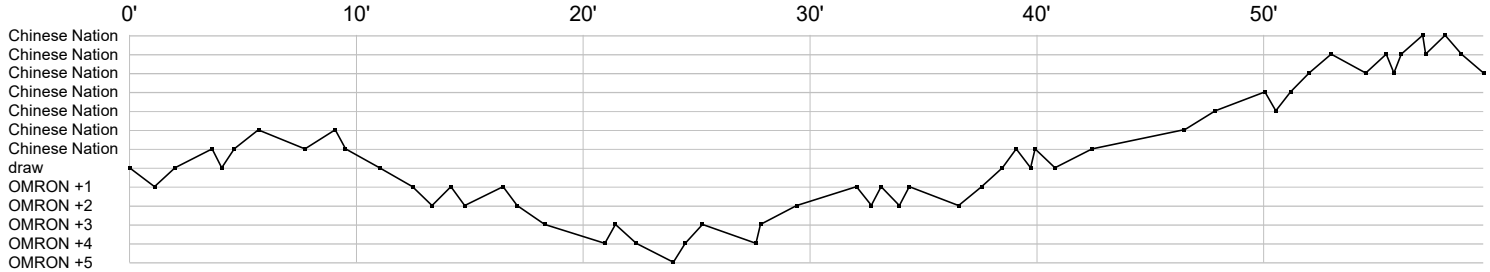

Super Globe Women

Wuxi (China)

Semifinal

Match Team Statistics
Match No. 7

OMRON 25 - 30 Chinese National Club
(14 - 12) (11 - 18)

2.8.2019. 18:30
Attendance:
Wuxi Sports Hall

Referees: Haidy Elsaied (EGY) / Yasmina Elsaied (EGY)