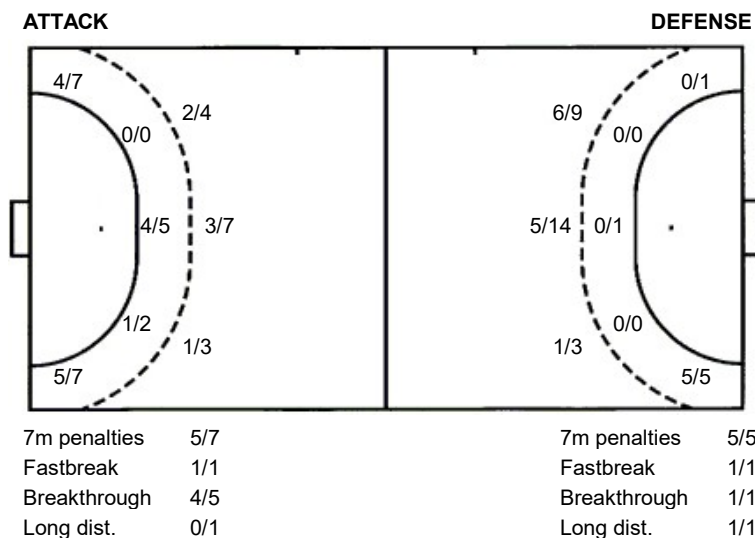

TOTAL

5/5	3/3
2/2	3/3
8/8	8/8

5 post 3 miss. 2 block 1/1 lob

Saves distribution goalkeepers

1 C. Lu	22 Y. Yang	TOTAL																											
<table border="1"><tr><td></td><td></td><td>0/1</td></tr><tr><td></td><td></td><td>0/1</td></tr><tr><td></td><td></td><td>0/3</td></tr></table>			0/1			0/1			0/3	<table border="1"><tr><td>0/1</td><td></td><td>0/5</td></tr><tr><td>0/3</td><td></td><td>0/3</td></tr><tr><td>0/3</td><td>0/1</td><td>0/3</td></tr></table>	0/1		0/5	0/3		0/3	0/3	0/1	0/3	<table border="1"><tr><td>0/1</td><td></td><td>0/6</td></tr><tr><td>0/3</td><td></td><td>0/4</td></tr><tr><td>0/3</td><td>0/1</td><td>0/6</td></tr></table>	0/1		0/6	0/3		0/4	0/3	0/1	0/6
		0/1																											
		0/1																											
		0/3																											
0/1		0/5																											
0/3		0/3																											
0/3	0/1	0/3																											
0/1		0/6																											
0/3		0/4																											
0/3	0/1	0/6																											

Shots by position

Shooting statistics

Position	Goals	Sav.	Miss.	Post	Blk.	Total	%
Back (9m)	6	1	1	4	2	14	43
Line (6m)	5	2	0	0	0	7	71
Wing	9	4	0	1	0	14	64
7m penalties	5	1	1	0	0	7	71
Fastbreak	1	0	0	0	0	1	100
Breakthrough	4	1	0	0	0	5	80
Total	30	9	2	5	2	48	63