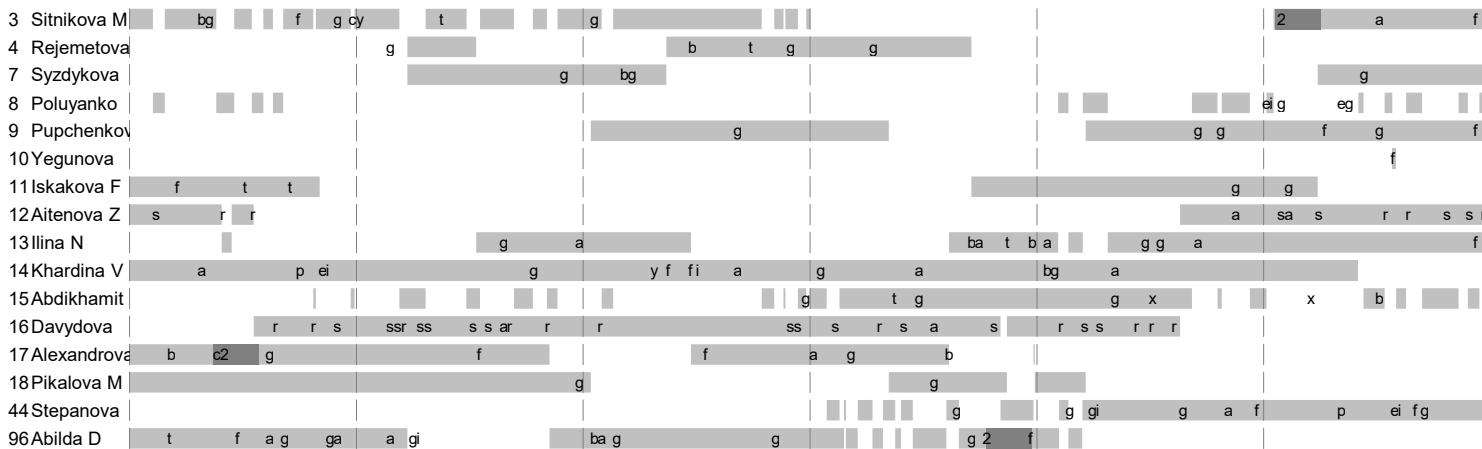

Kaysar Club

In game	g Goal scored	f Missed shot	a Assist	t Technical faults	b Steal
2 2min suspension	e Earned 7m	c Committed 7m	y Yellow card	r Red Card	k Blue card
i Earned 2min.	x Block	4 4min suspension	p Pass for clear chance	s Saved shot	r Received goal