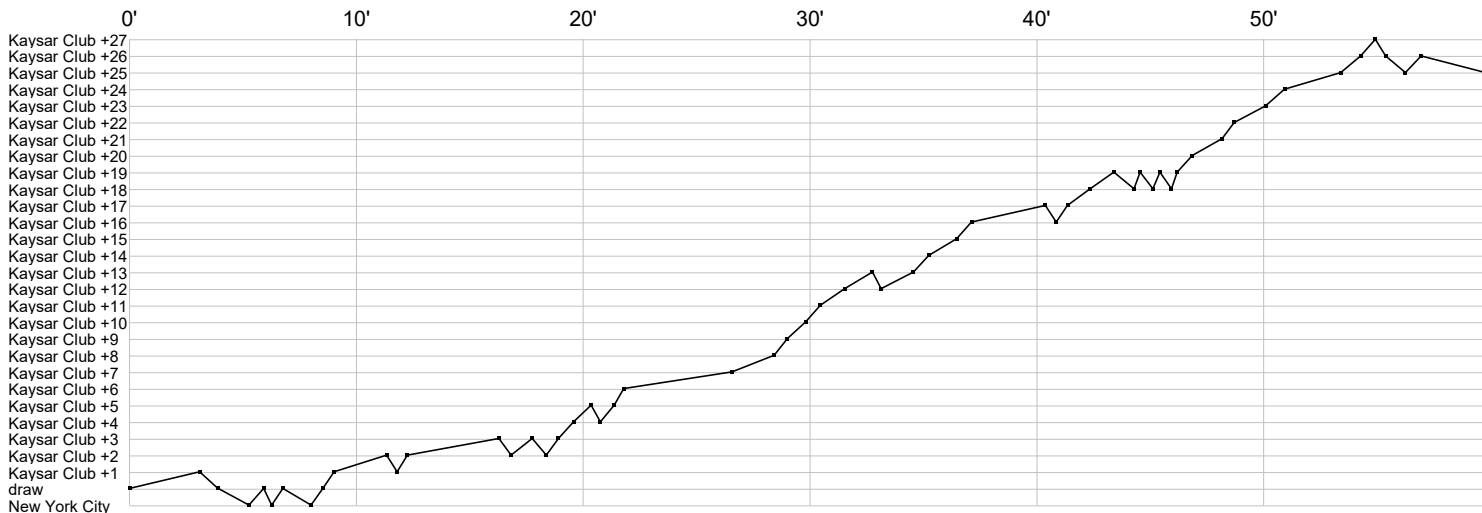

Super Globe Women

Wuxi (China)

Placement Match 5-8

IHF Women's Super Globe
2019

Match Team Statistics
Match No. 5

New York City 16 - 42 Kaysar Club

(8 - 18) (8 - 24)

2.8.2019. 14:00
Attendance:
Wuxi Sports Hall

Referees: Eunha Lee (KOR) / Gaedul Lee (KOR)