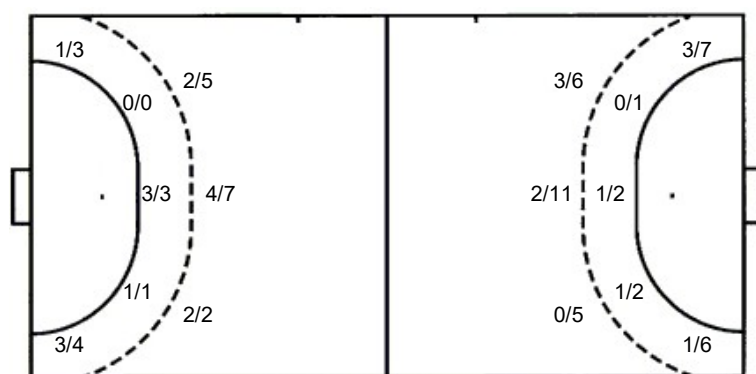

		0/1
0/2	0/1	
0/5	0/1	0/1

TOTAL

		0/1
0/4	0/1	
0/6	0/2	0/2

Shots by position

ATTACK

DEFENSE

7m penalties 3/4
Fastbreak 15/20
Breakthrough 8/8
Long dist. 0/0

7m penalties 1/2
Fastbreak 0/0
Breakthrough 4/5
Long dist. 0/0