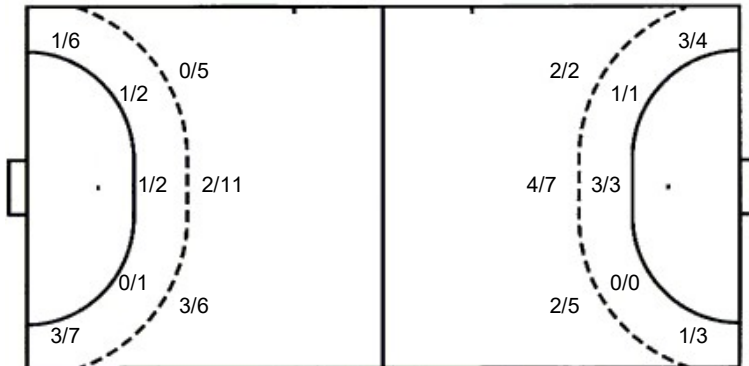

TOTAL

0/6	0/1	0/5
0/3	0/1	0/4
0/8	0/2	0/9

Shots by position

ATTACK

DEFENSE

7m penalties 1/2
Fastbreak 0/0
Breakthrough 4/5
Long dist. 0/0

7m penalties 3/4
Fastbreak 15/20
Breakthrough 8/8
Long dist. 0/0

Shooting statistics